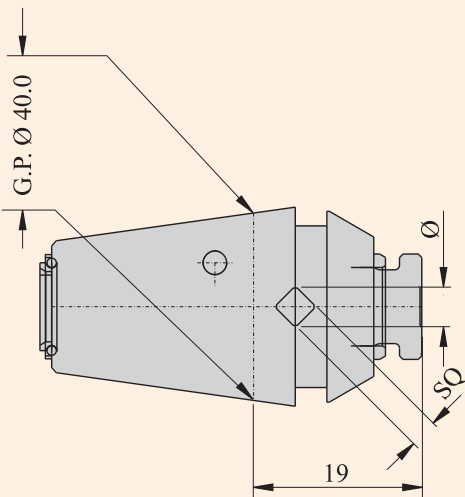

### ERT 25 COLLET

FOR ERT 25 COLLET CHUCKS

HOLDING RANGE  
FROM Ø 2.8 X □ 1.8 mm  
TO Ø 9.0 X □ 7.3 mm

ONLY EXPANSION 8 mm

### ERT 32 COLLET

FOR ERT 32 COLLET CHUCKS

HOLDING RANGE  
FROM Ø 2.8 X □ 1.8 mm  
TO Ø 12.0 X □ 9.0 mm

ONLY EXPANSION 10 mm

### ERT 40 COLLET

FOR ERT 40 COLLET CHUCKS

HOLDING RANGE  
FROM Ø 2.8 X □ 1.8 mm  
TO Ø 16.0 X □ 12.5 mm

ONLY EXPANSION 12 mm