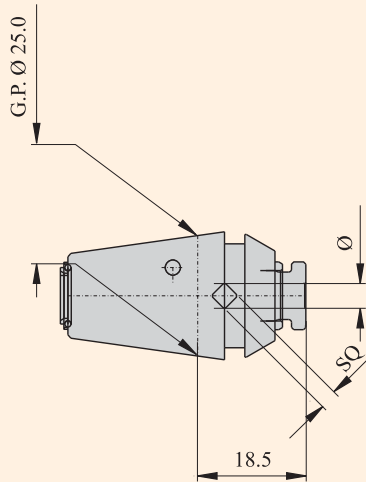

### ERT 25 COLLET

FOR ERT 25 COLLET CHUCKS

HOLDING RANGE  
FROM Ø 2.8 X □ 1.8 mm  
TO Ø 9.0 X □ 7.3 mm

ONLY EXPANSION 8 mm

### ERT 32 COLLET

FOR ERT 32 COLLET CHUCKS

HOLDING RANGE  
FROM Ø 2.8 X □ 1.8 mm  
TO Ø 12.0 X □ 9.0 mm

ONLY EXPANSION 10 mm

### ERT 40 COLLET

FOR ERT 40 COLLET CHUCKS

HOLDING RANGE  
FROM Ø 2.8 X □ 1.8 mm  
TO Ø 16.0 X □ 12.5 mm

ONLY EXPANSION 12 mm