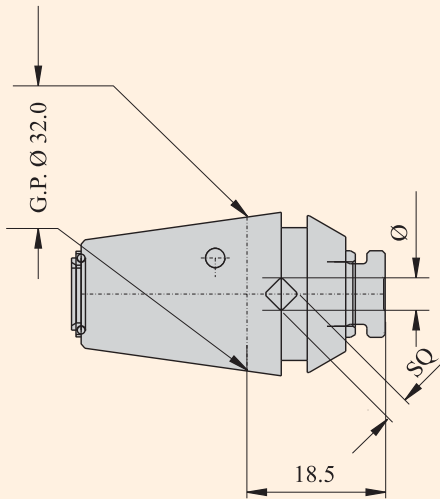

### ERT 25 COLLET

FOR ERT 25 COLLET CHUCKS

HOLDING RANGE  
FROM Ø 2.8 X □ 1.8 mm  
TO Ø 9.0 X □ 7.3 mm

ONLY EXPANSION 8 mm

### ERT 32 COLLET

FOR ERT 32 COLLET CHUCKS

HOLDING RANGE  
FROM Ø 2.8 X □ 1.8 mm  
TO Ø 12.0 X □ 9.0 mm

ONLY EXPANSION 10 mm

### ERT 40 COLLET

FOR ERT 40 COLLET CHUCKS

HOLDING RANGE  
FROM Ø 2.8 X □ 1.8 mm  
TO Ø 16.0 X □ 12.5 mm

ONLY EXPANSION 12 mm