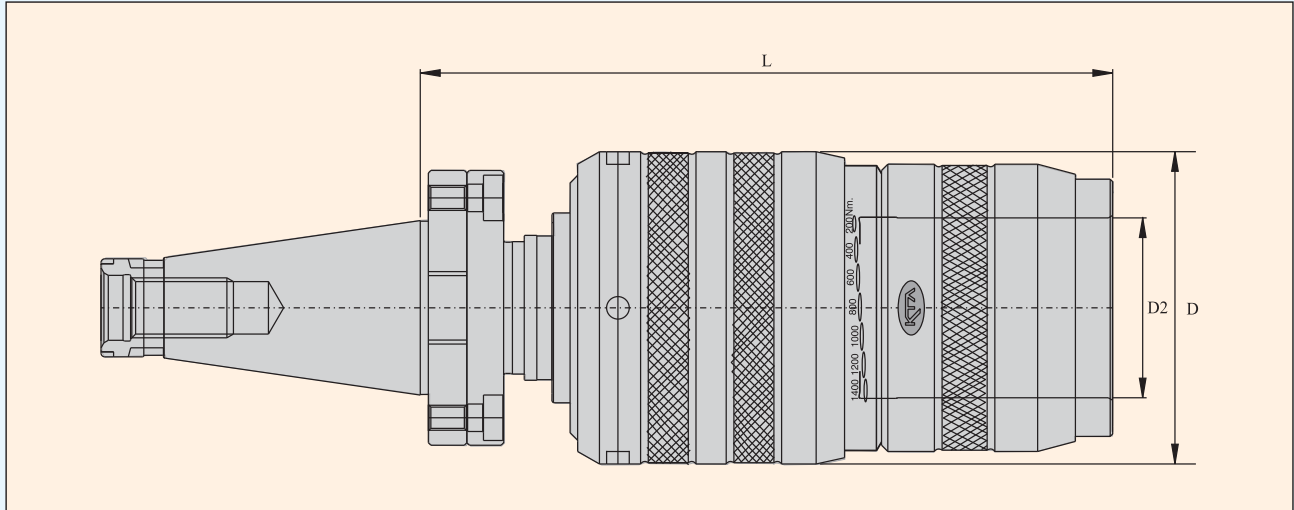

Quick Change Tapping Chuck (KWFSL 60)

Adaptor Type KWE 60

Adaptor Type KWE 60

Adaptor Type KWEK 60

Adaptor Type KWEK 60
with extended range
tap clamped by grub screw