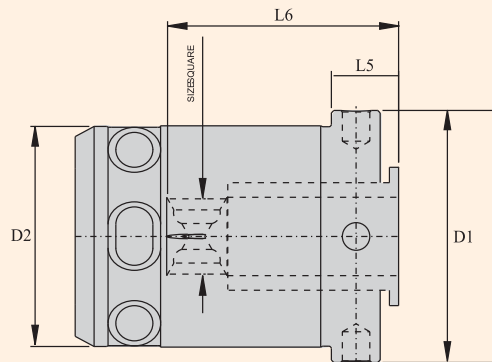

Quick Change Tapping Chuck (KWFSL 60)

Adaptor Type KWE 60

Adaptor Type KWE 60

Adaptor Type KWEK 60

Adaptor Type KWEK 60
with extended range
tap clamped by grub screw